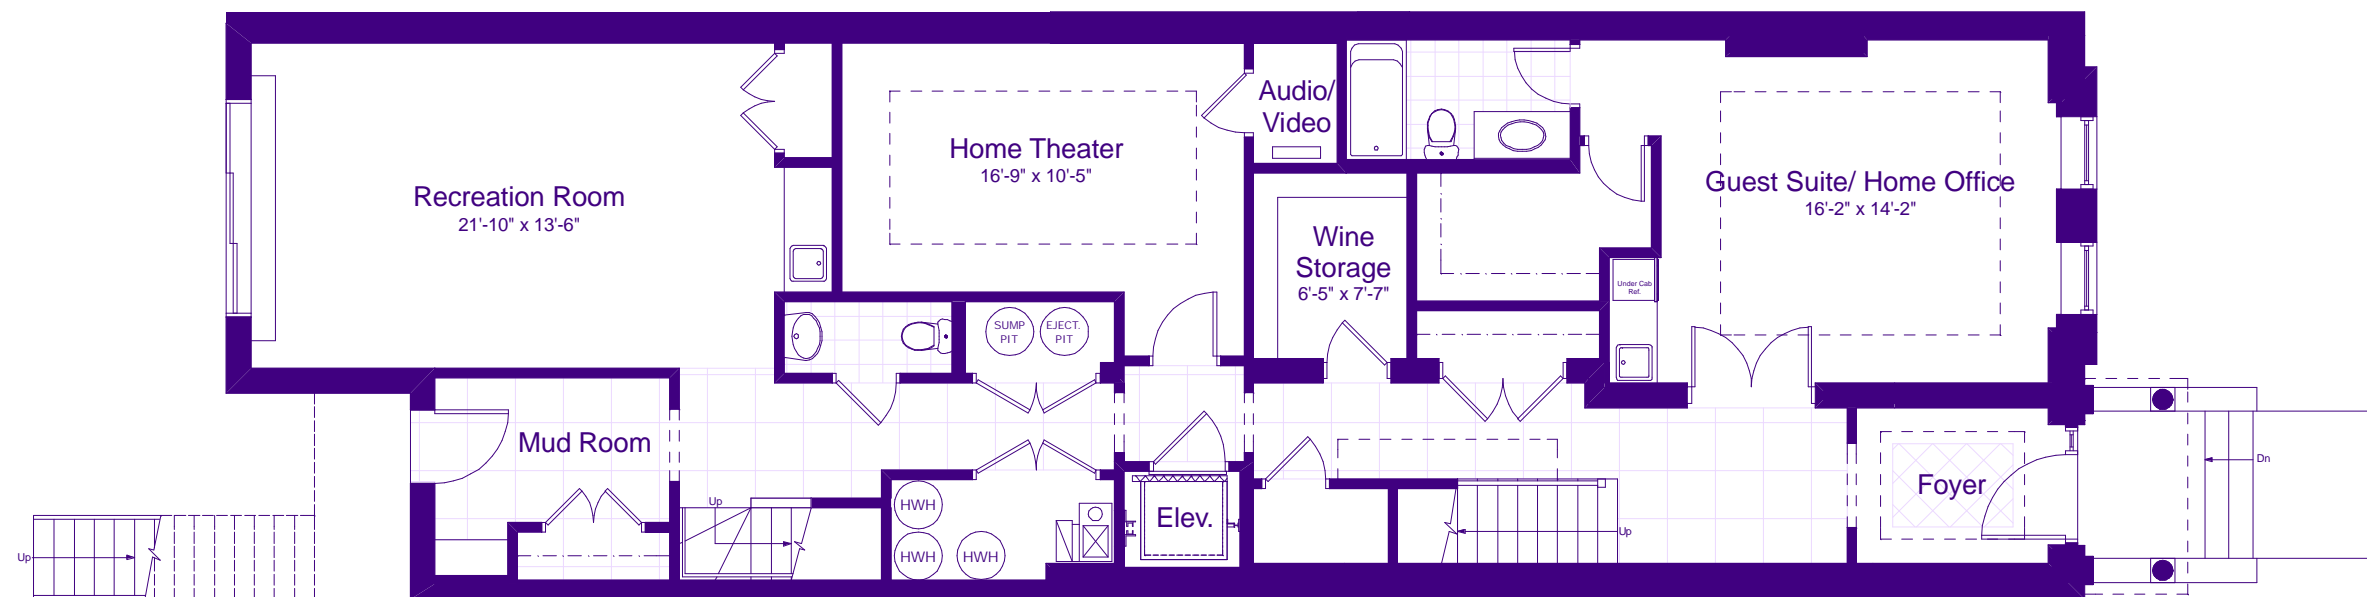

Public Alley

LaSalle Boulevard

Alternate Site Plan ⌵

First Floor Plan

Ground Floor Plan

 1314 LaSalle Boulevard

Metro HomeChicago 223 west erie suite 5NE chicago, illinois 60610 p 312-335-0602 f 312-335-0542

Plans and specifications subject to revision by architect, builder or as required by law.

Alternate First Floor Plan

Alternate Ground Floor Plan

Third Floor Plan

Second Floor Plan

Garage Plan

Guest House/ Studio Floor Plan

Alternate Garage Plan

Alternate Guest House/ Studio Floor Plan