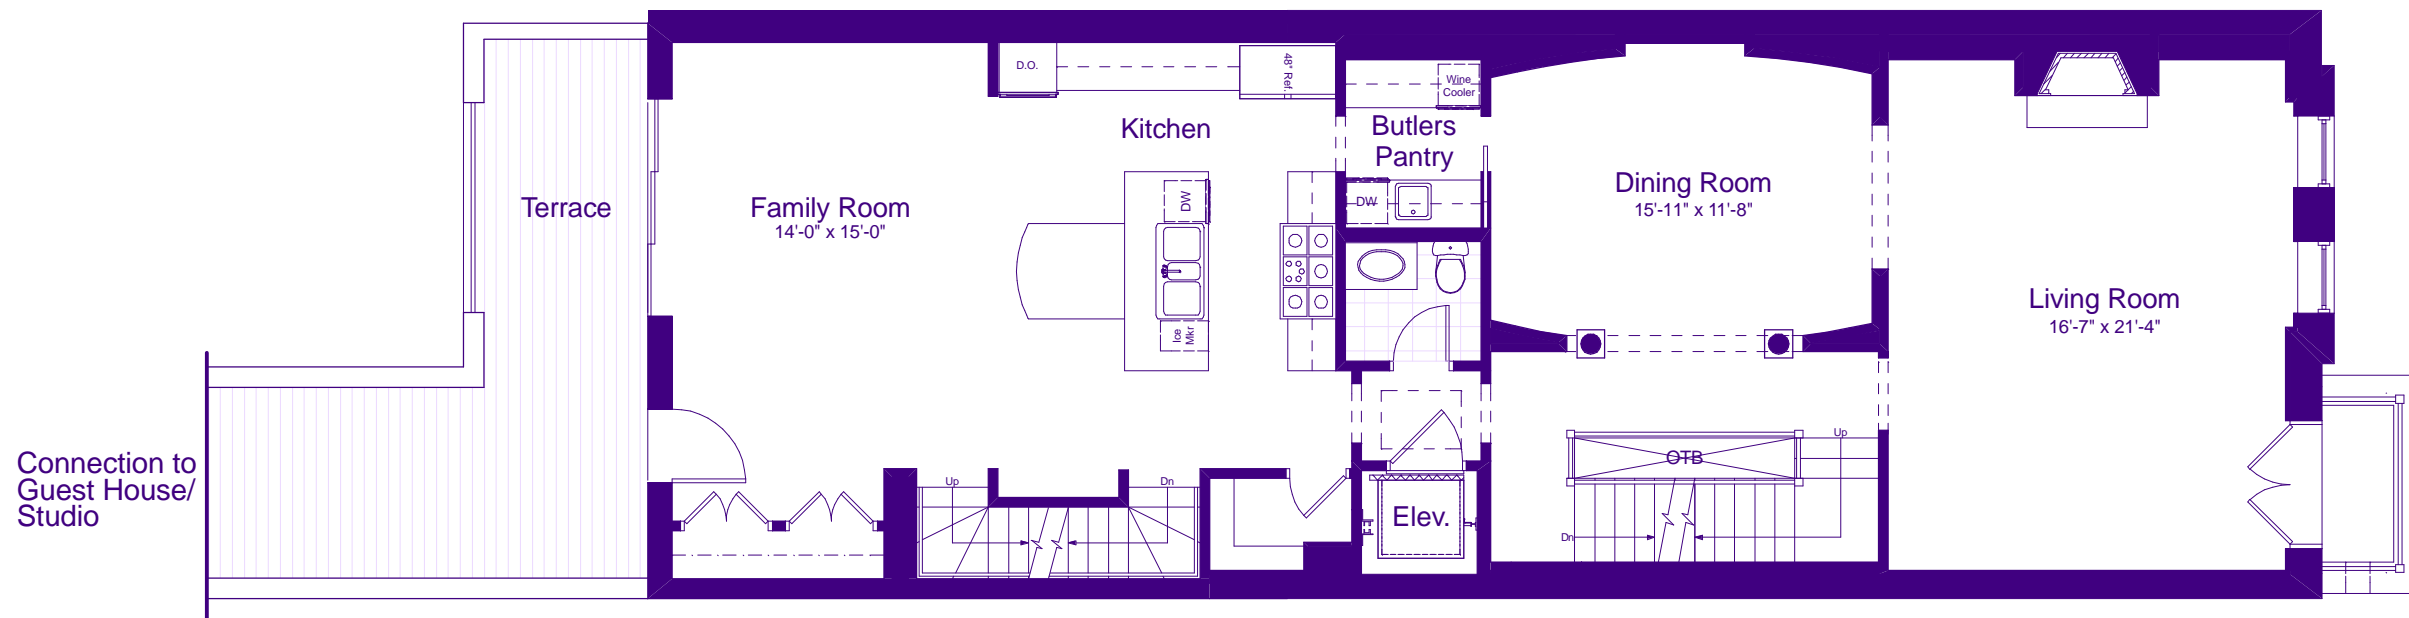

Public Alley

LaSalle Boulevard

Alternate Site Plan ⌵

First Floor Plan

Ground Floor Plan

 1314 LaSalle Boulevard

Metro HomeChicago 223 west erie suite 5NE chicago, illinois 60610 p 312-335-0602 f 312-335-0542

Plans and specifications subject to revision by architect, builder or as required by law.

Alternate First Floor Plan

Alternate Ground Floor Plan

Third Floor Plan

Second Floor Plan

Garage Plan

Guest House/ Studio Floor Plan

Alternate Garage Plan

Alternate Guest House/ Studio Floor Plan