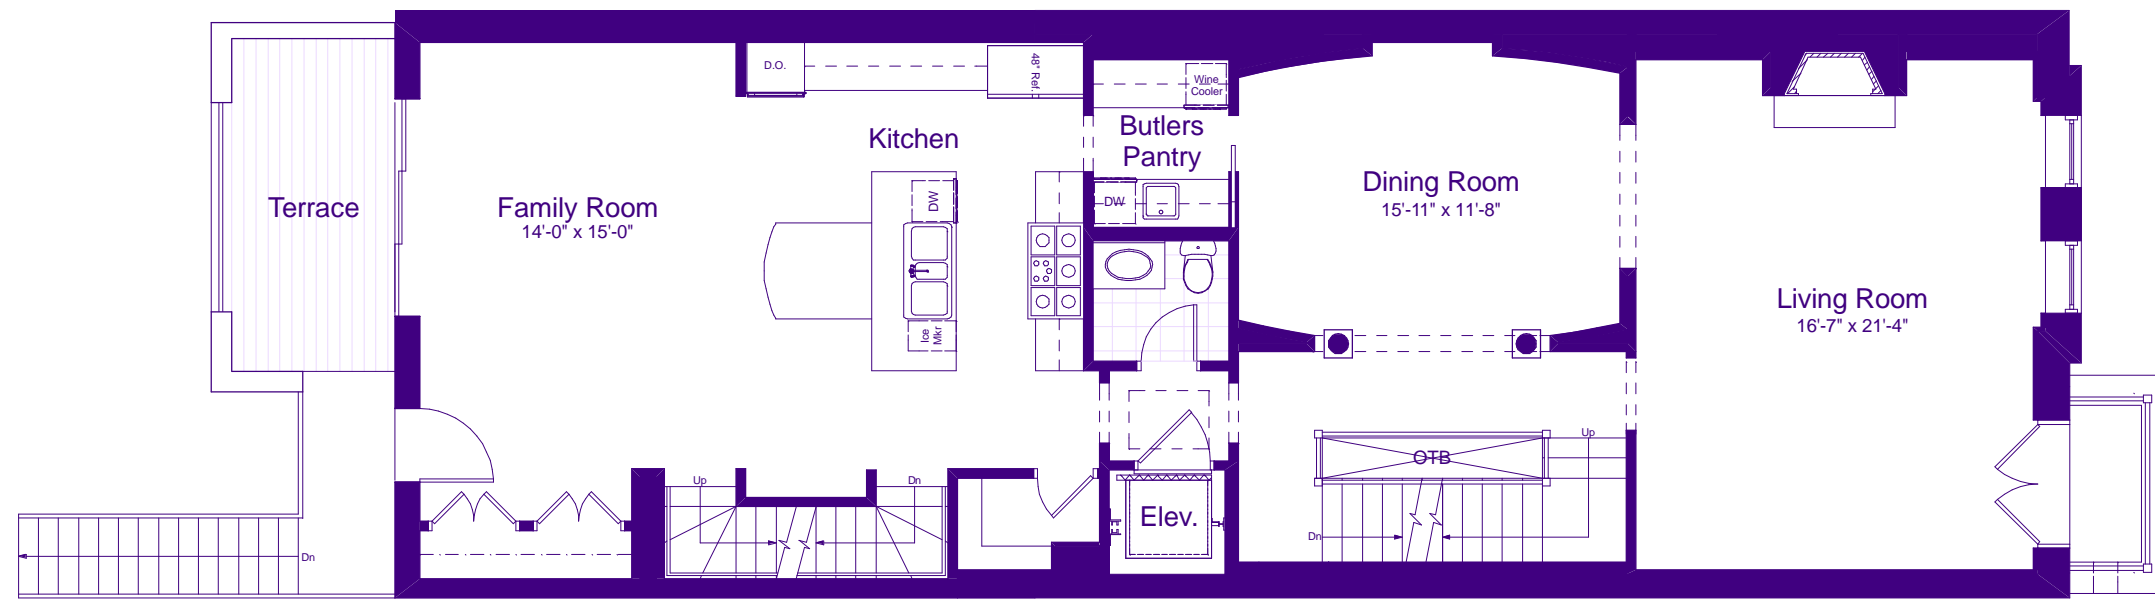

Public Alley

LaSalle Boulevard

Alternate Site Plan ⌵

First Floor Plan

Ground Floor Plan

 1314 LaSalle Boulevard

Metro HomeChicago 223 west erie suite 5NE chicago, illinois 60610 p 312-335-0602 f 312-335-0542

Plans and specifications subject to revision by architect, builder or as required by law.

Alternate First Floor Plan

Alternate Ground Floor Plan

Third Floor Plan

Second Floor Plan

Garage Plan

Guest House/ Studio Floor Plan

Alternate Garage Plan

Alternate Guest House/ Studio Floor Plan