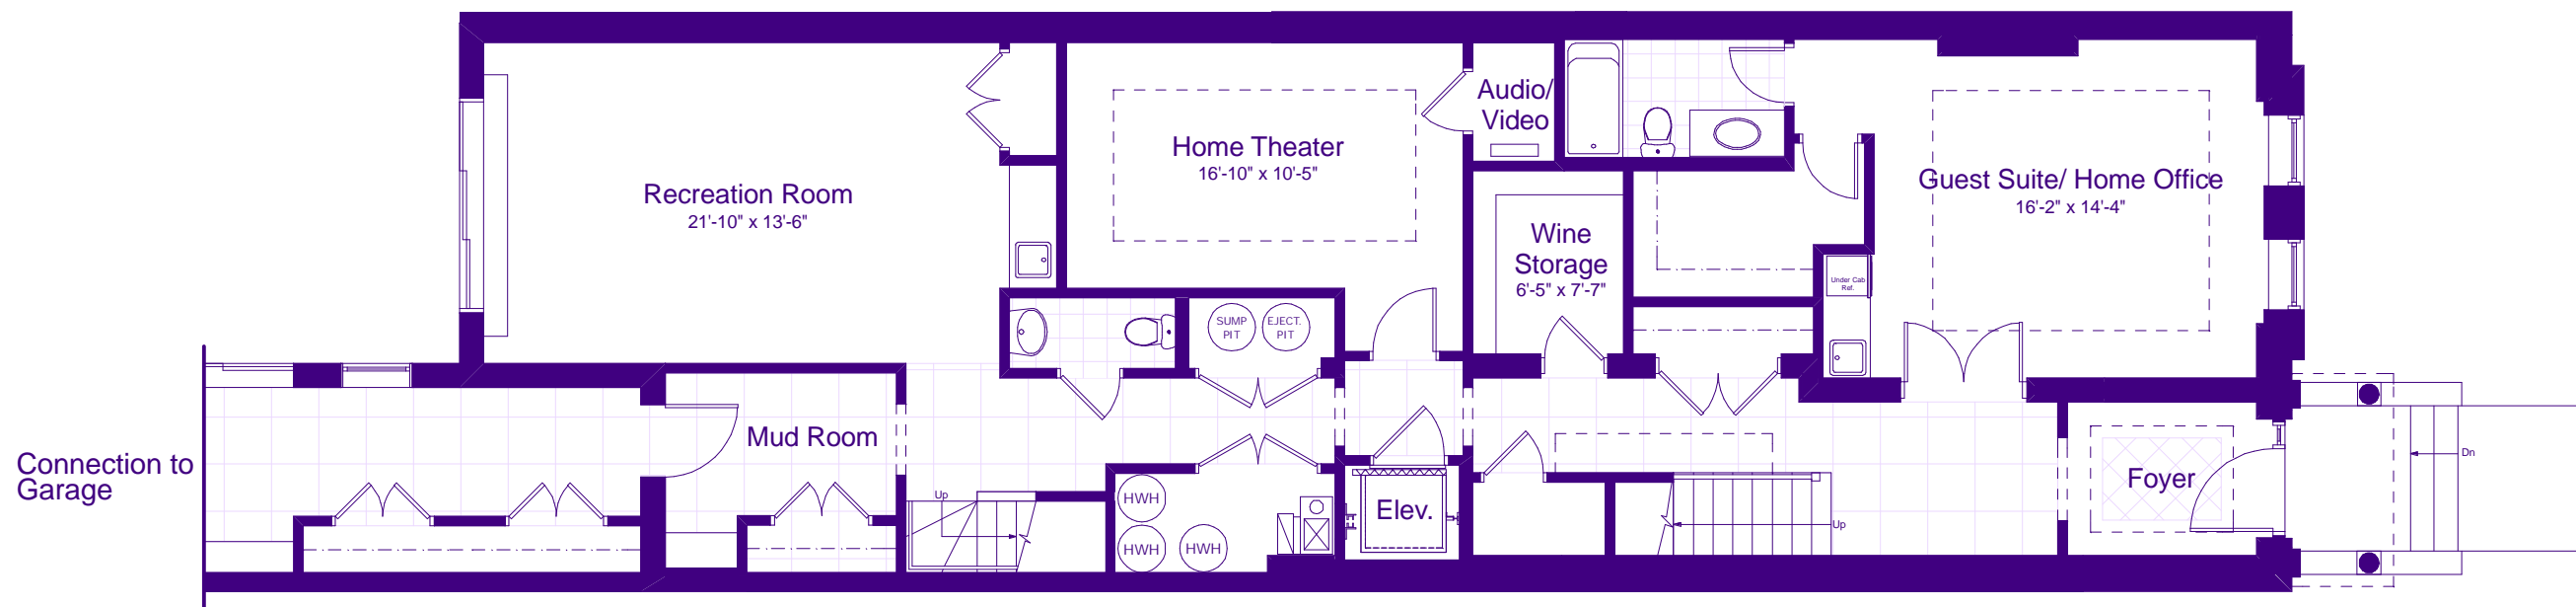

Public Alley

LaSalle Boulevard

Alternate Site Plan ⌵

First Floor Plan

Ground Floor Plan

 1314 LaSalle Boulevard

Metro HomeChicago 223 west erie suite 5NE chicago, illinois 60610 p 312-335-0602 f 312-335-0542

Plans and specifications subject to revision by architect, builder or as required by law.

Alternate First Floor Plan

Alternate Ground Floor Plan

Third Floor Plan

Second Floor Plan

Garage Plan

Guest House/ Studio Floor Plan

Alternate Garage Plan

Alternate Guest House/ Studio Floor Plan